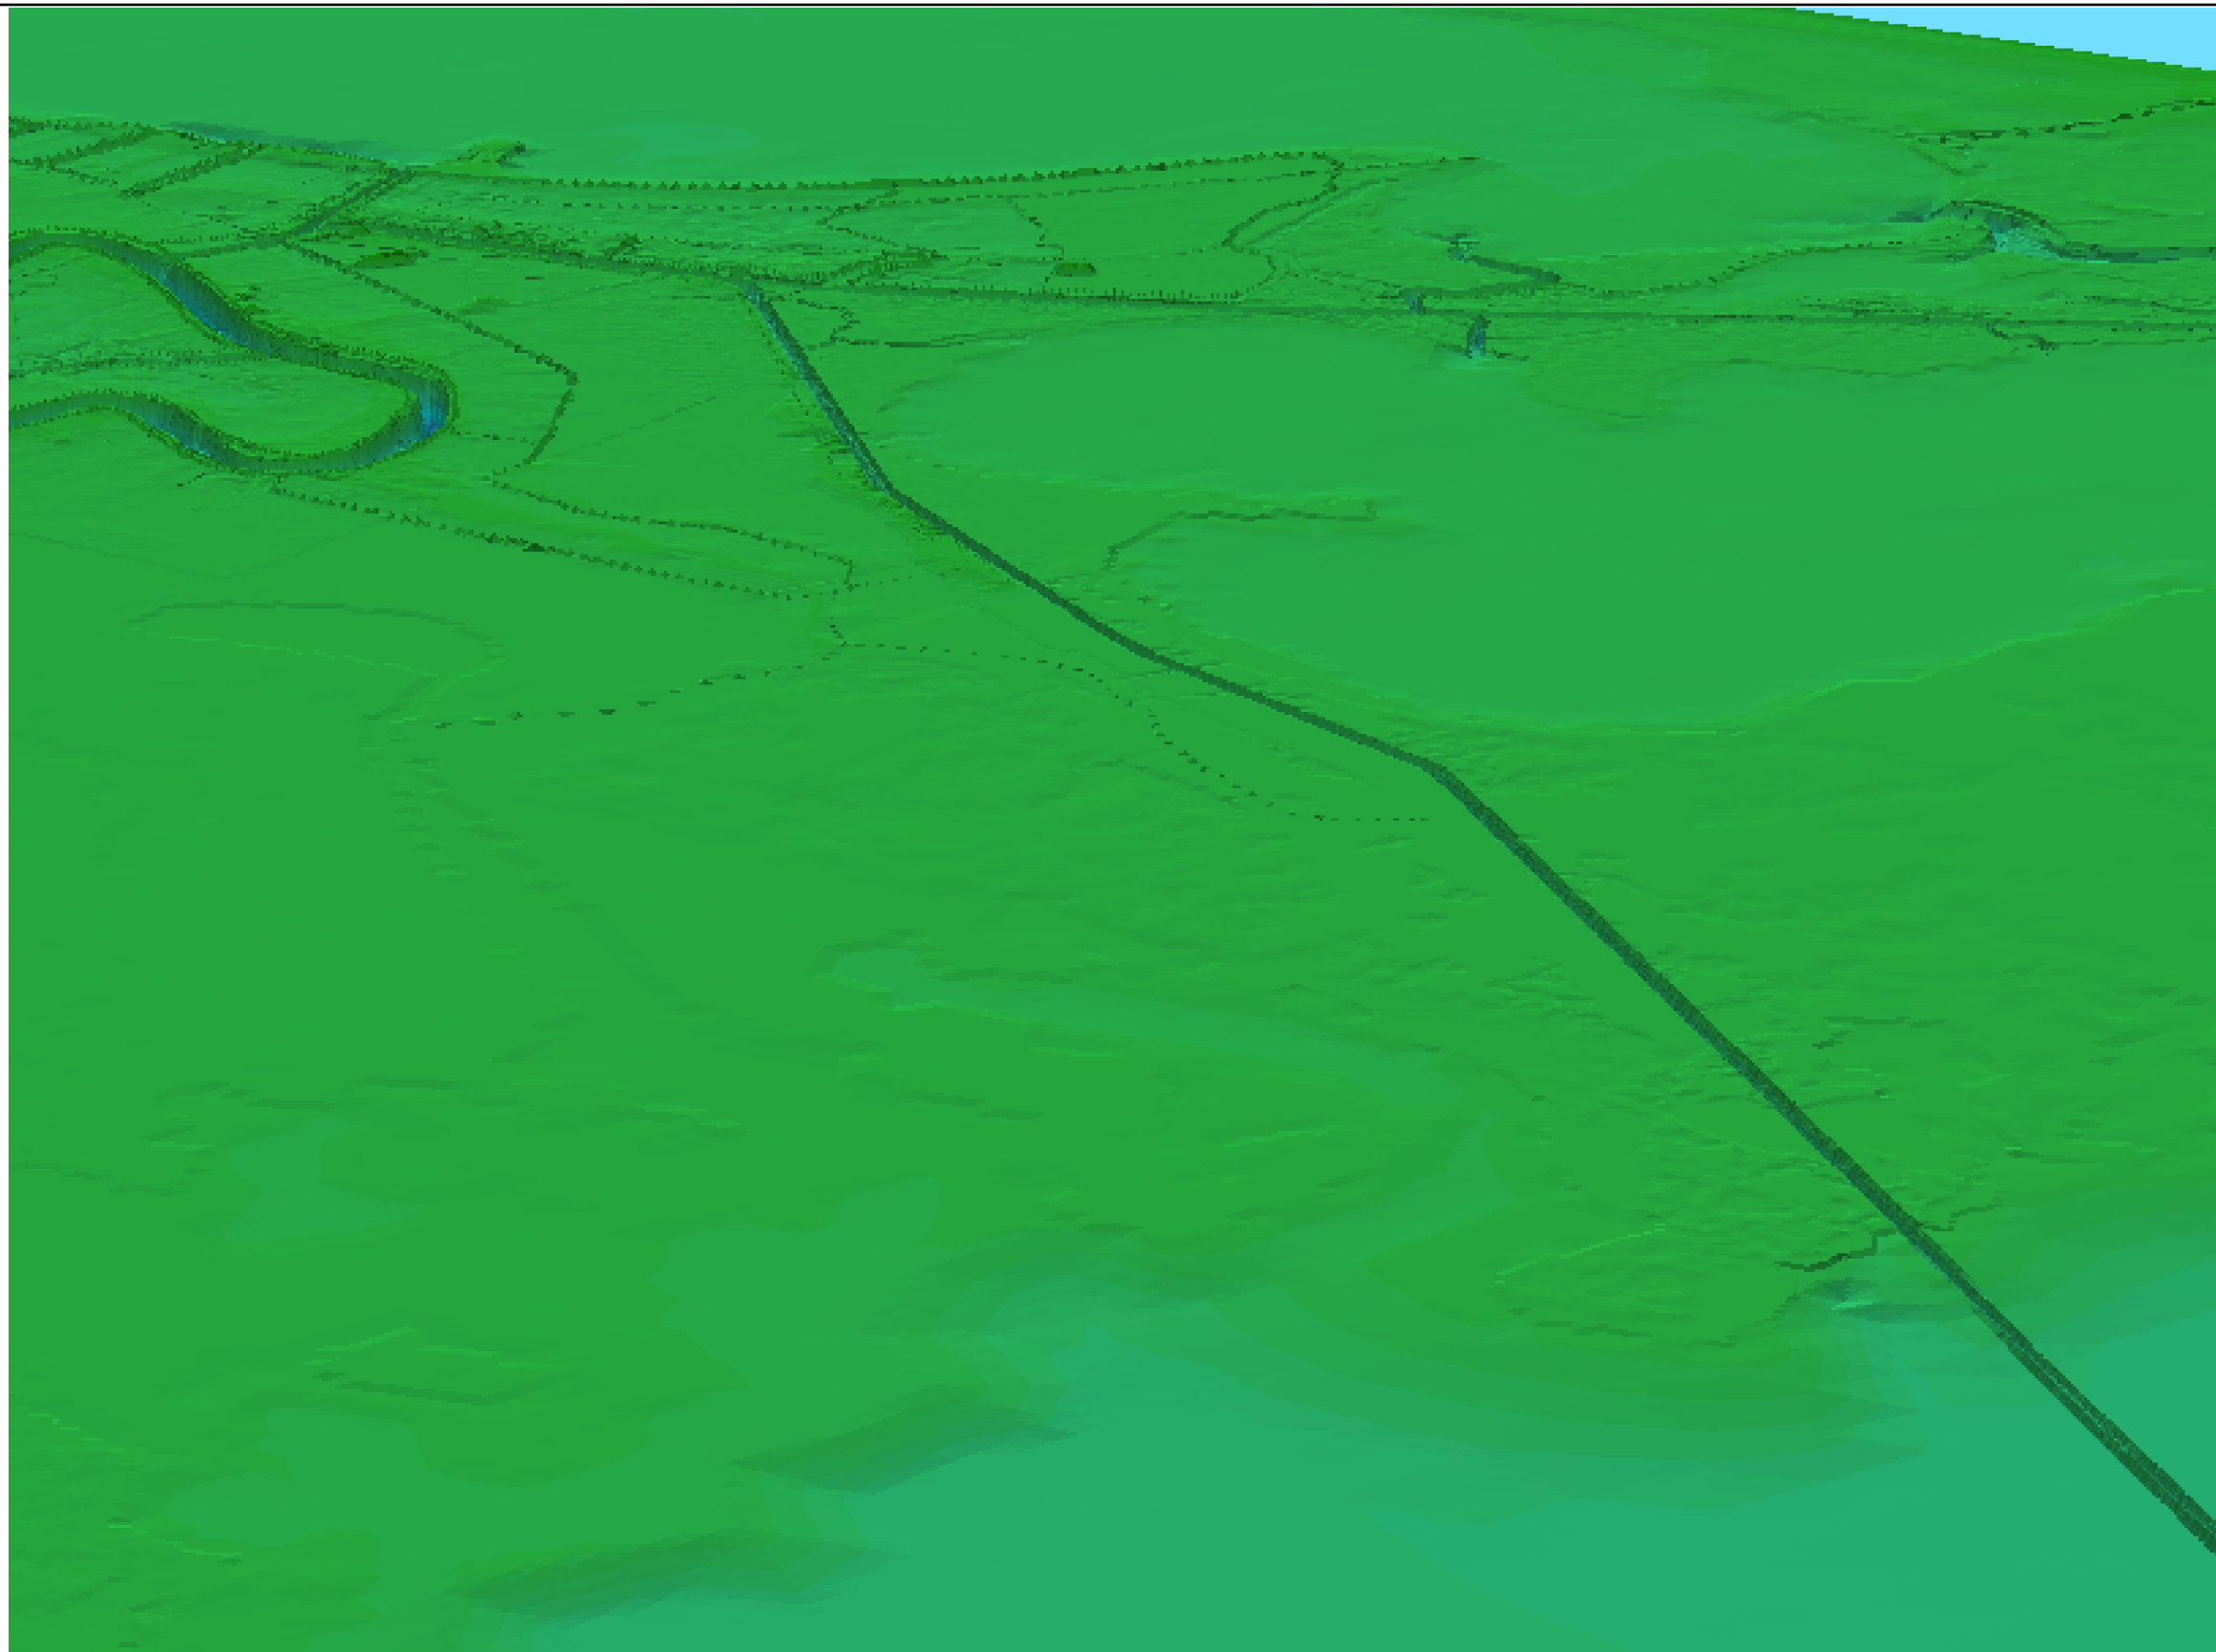

I:\GIS\MRGO\_2006\Report\_figs\_20706\MRGO\_F35.mxd

Note: Image created in ArcScene. Vertical Exaggeration 25x.  
G:\LDNR\MRGO\ArcScene\MRGO\_F24.sxd  
NOT TO SCALE

Figure 35  
3D Depiction of High Resolution ADCIRC Terrain  
for MRGO and Surrounding Area